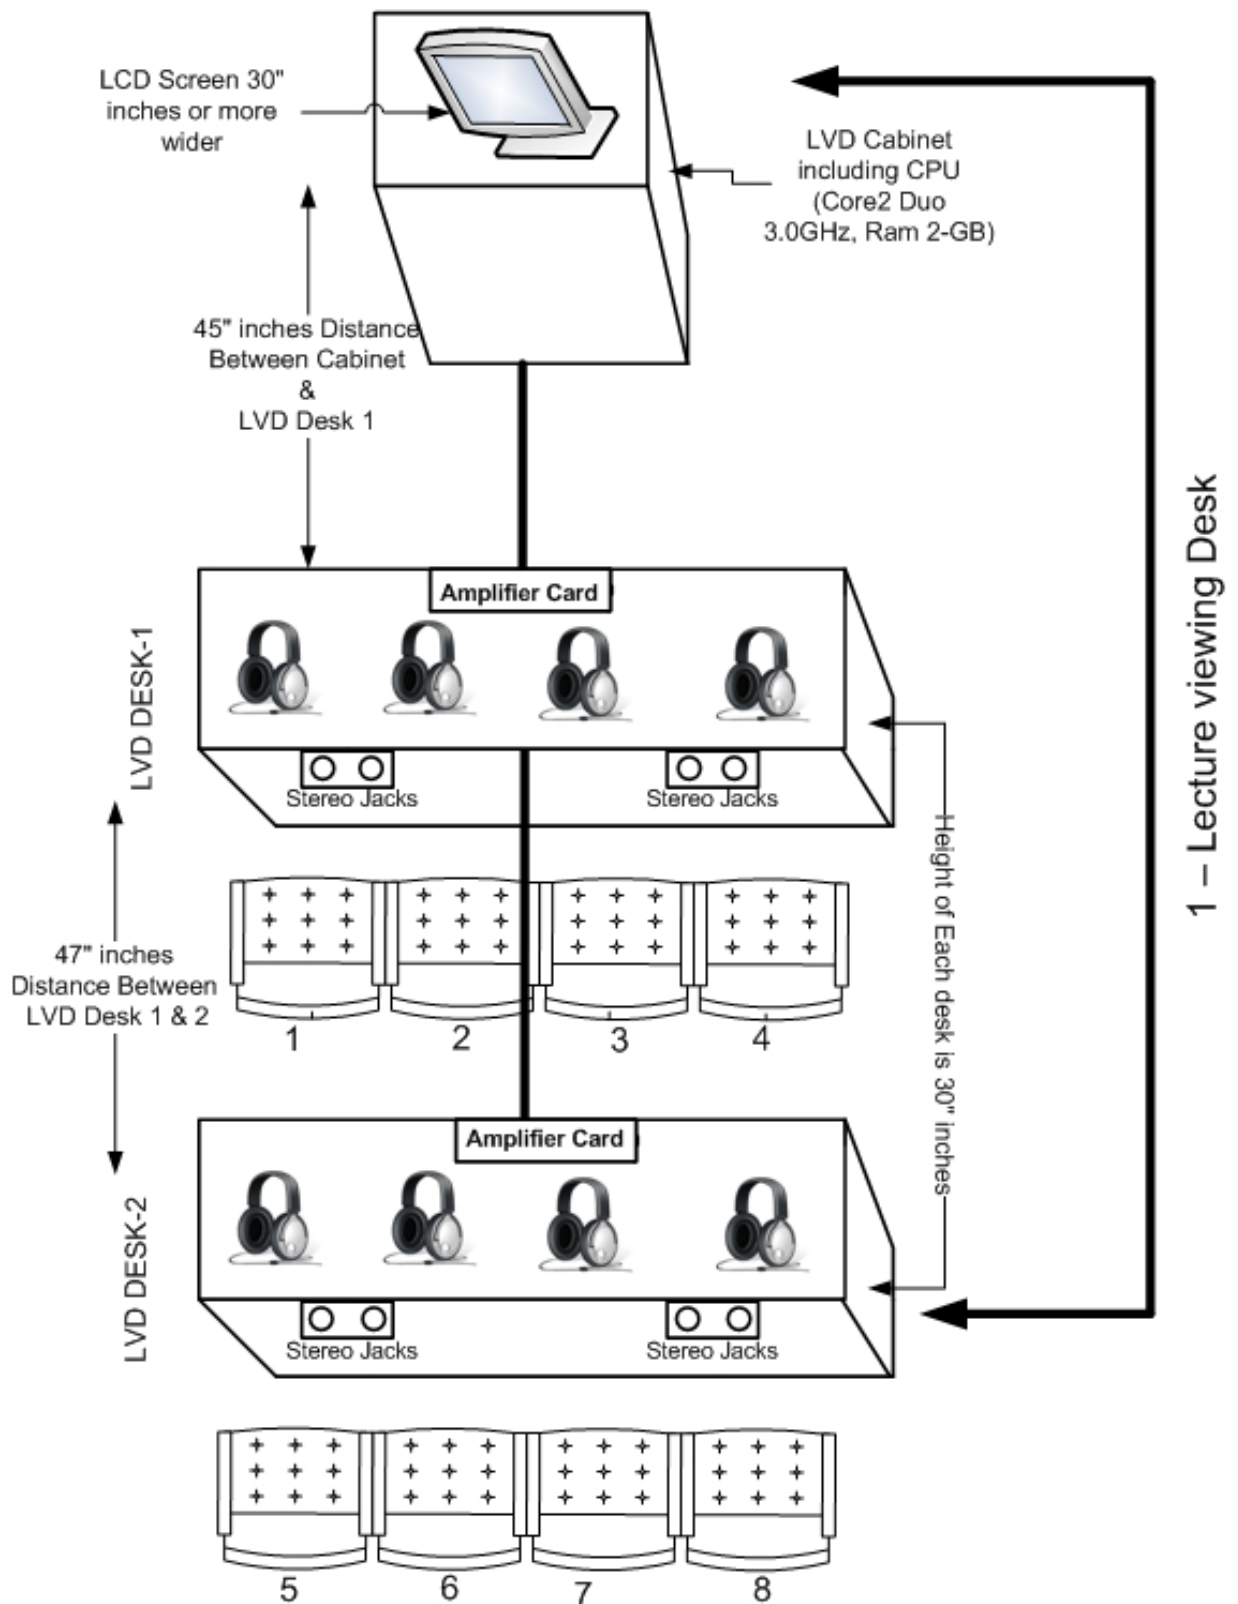

# Virtual University of Pakistan

- Each LVD desk has 08 - chairs, 08 - head phone and one LCD screen (Preferably 30" inches or more wider).
- Install amplifier card having at least four out put connections with stereo jacks on each table.
- LVD Cabinet has LCD screen and CPU (Core2 Duo 3.0GHz, Ram 2-GB).
- For technical assistance and installation of LVD's, please contact at following email addresses:  
(i) [mevtv@vu.edu.pk](mailto:mevtv@vu.edu.pk), (ii) [eivtv@vu.edu.pk](mailto:eivtv@vu.edu.pk)